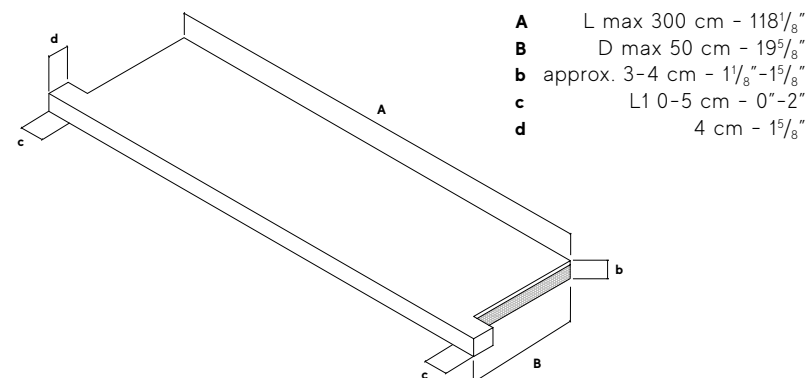

Outdoor trim tiles ± 20 mm

Marvel Round
Sensitech SP * ♦ ♦ ✓
33x120 cm - 13"x47¹/₄"

Marvel Costa Design
Sensitech SP * ✓
33x120 cm - 13"x47¹/₄"

Marvel Elemento L
Sensitech SP * ♦ ♦ ✓
33x120 cm - 13"x47¹/₄"

Marvel Alzata
Sensitech SP * ✓
20x120 cm - 7⁷/₈"x47¹/₄"

Marvel Top
Sensitech SP * ✓
30x120 cm - 11³/₄"x47¹/₄"

* Available in / Disponibile in Calacatta Meraviglia Hammered, Calacatta Bernini Hammered, Grigio Elegante Hammered
✓ These parts are supplied to order / I pezzi sono disponibili su ordinazione
♦ Right-left angular elements are available / Sono disponibili gli elementi angolari dx/sx

Outdoor Porcelain tiles ± 20 mm

Windowsill / Threshold

Davanzale / Soglia

Reinforcement: expanded continuous panel
Rinforzo: pannello continuo espanso

Thermal conductivity of the insulation
Conducibilità termica dell'isolante 0,0323

Insulating and waterproof system
Sistema coibentante e impermeabile

Sensitech

SAFE. SOFT. SMART.

INDOOR & OUTDOOR
CONTINUITY

SOFT TO
THE TOUCH

EXTREMELY
SAFE

HYGIENIC AND EASY TO
CLEAN

LONG-LASTING
QUALITIES