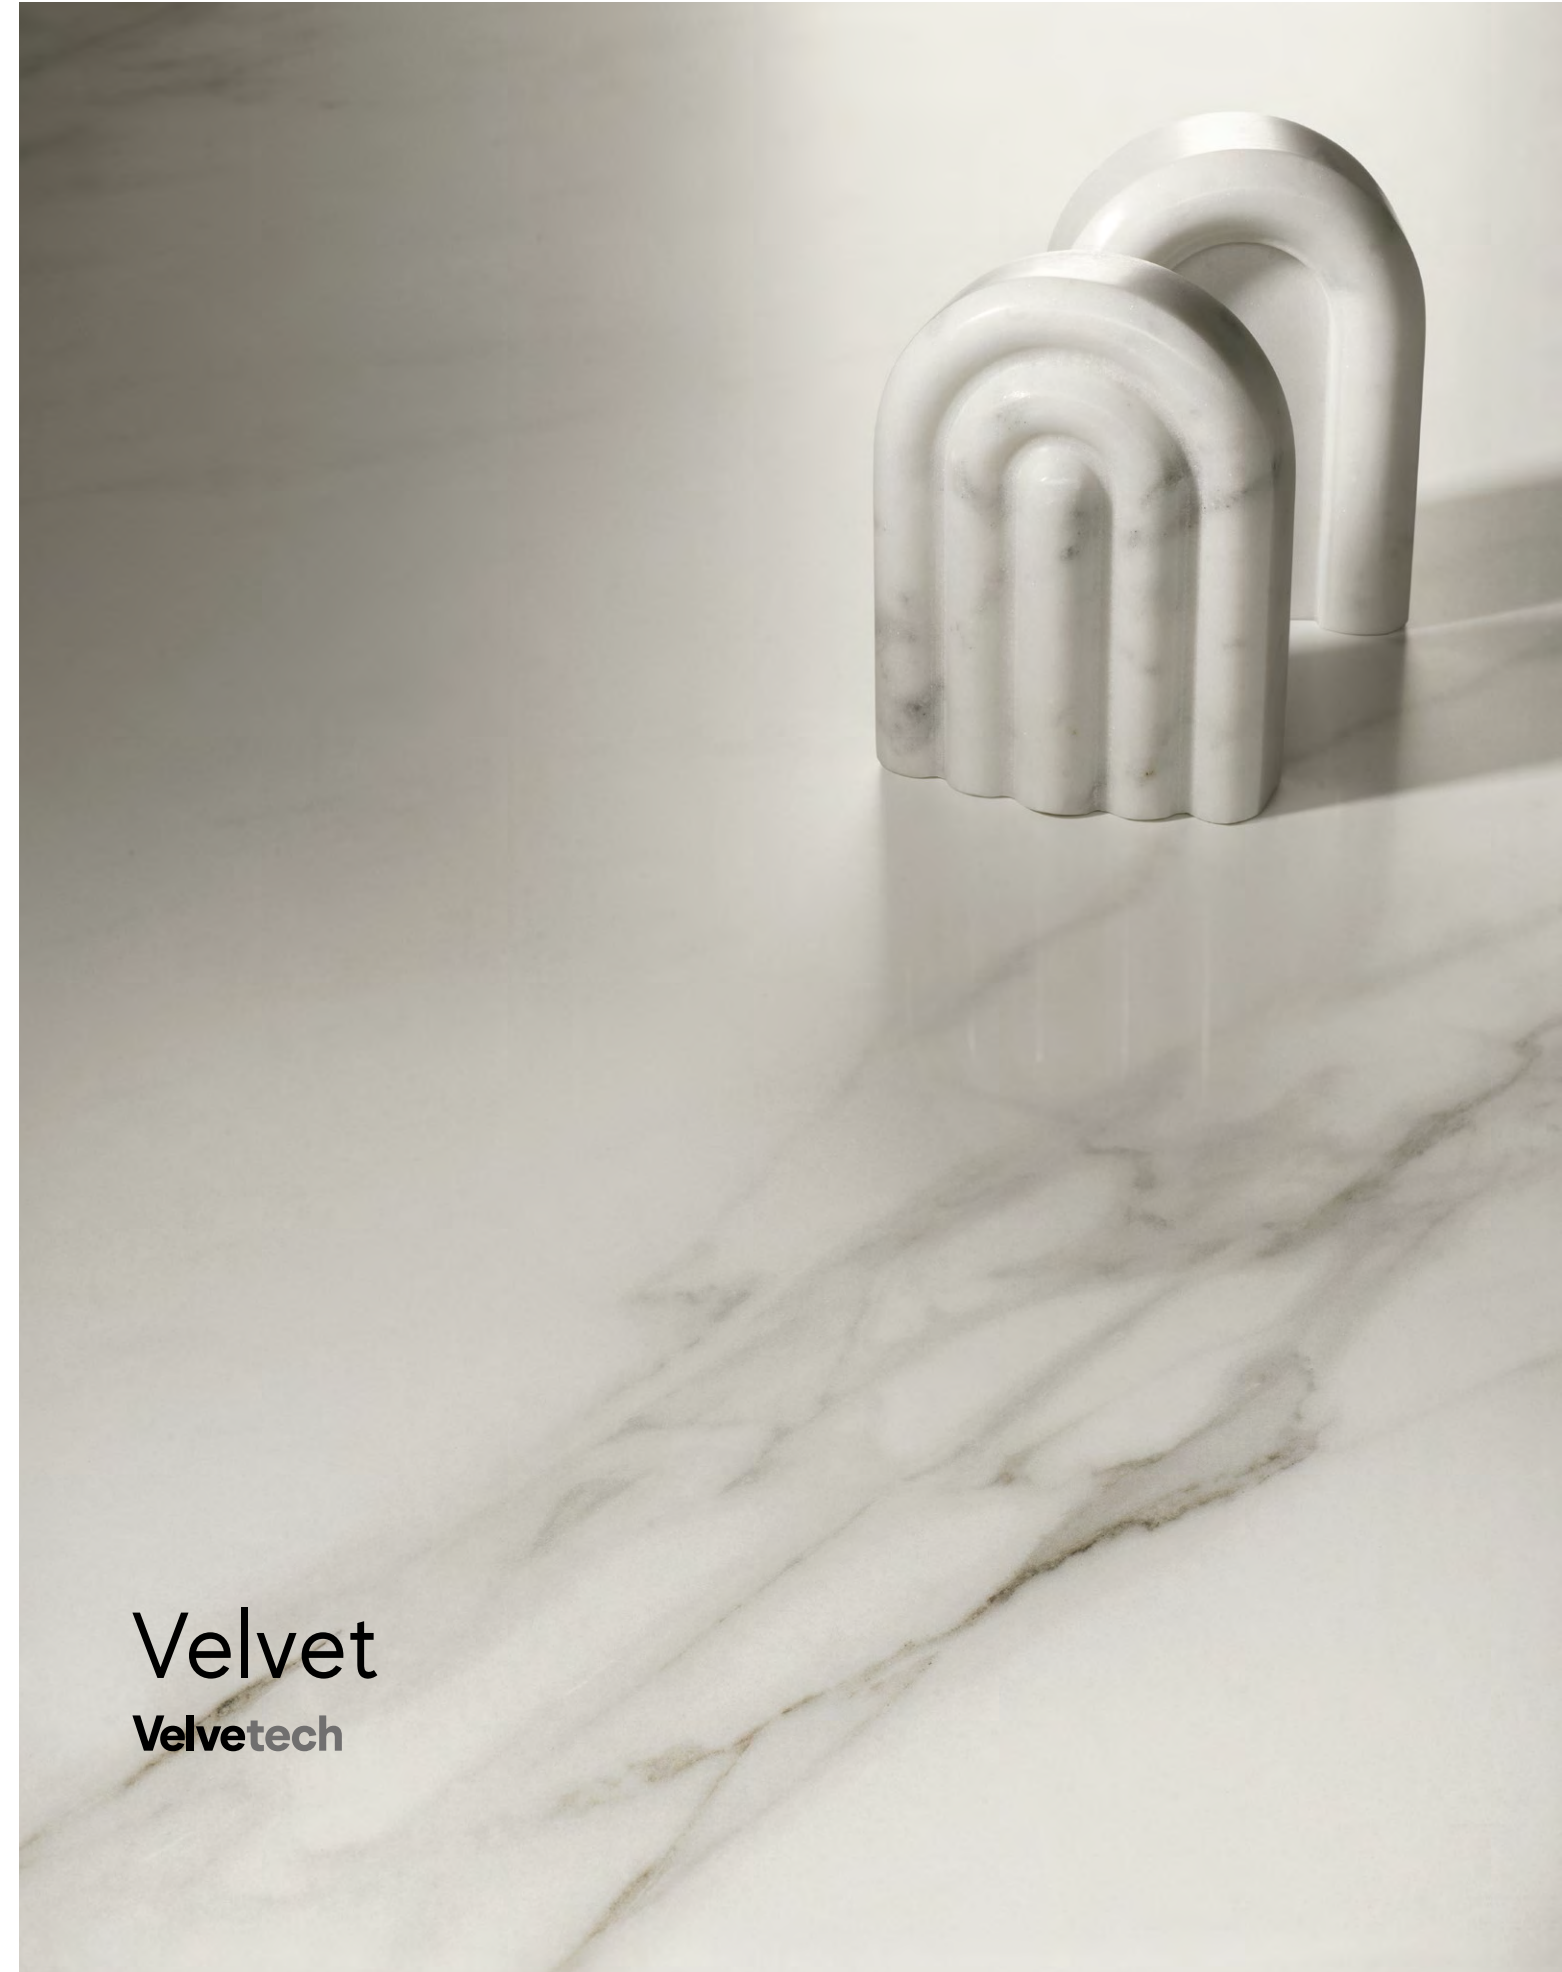

IMAGE  
GALLERY

SURFACE  
RANGE &  
TECHNICAL  
SPECS

ENJOY  
THE VIDEO

Matte  
Sensitech

Velvet  
Velvtech

INDEX

INSPIRATION

DIAMOND DECOR  
DESIGNED BY  
ZAHA HADID  
ARCHITECTS