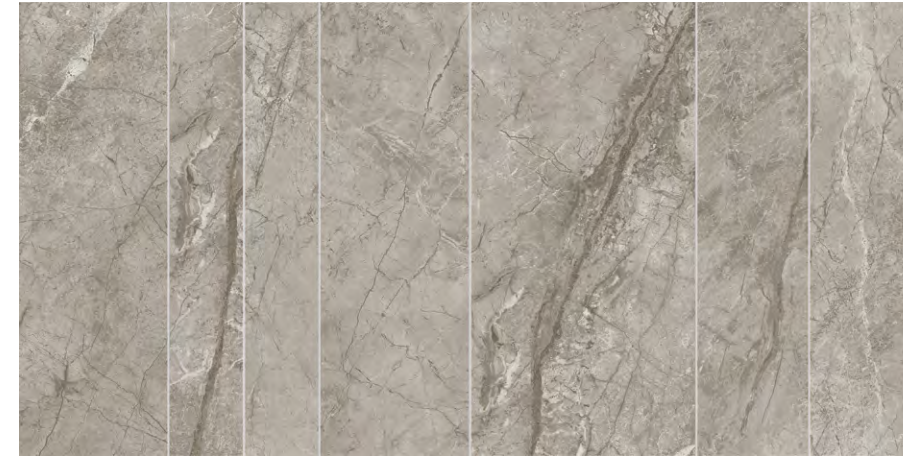

Marvel Meraviglia Silver Majestic
Grid Velvet
59,5x118,2 cm - 23³/₈"x46¹/₂"