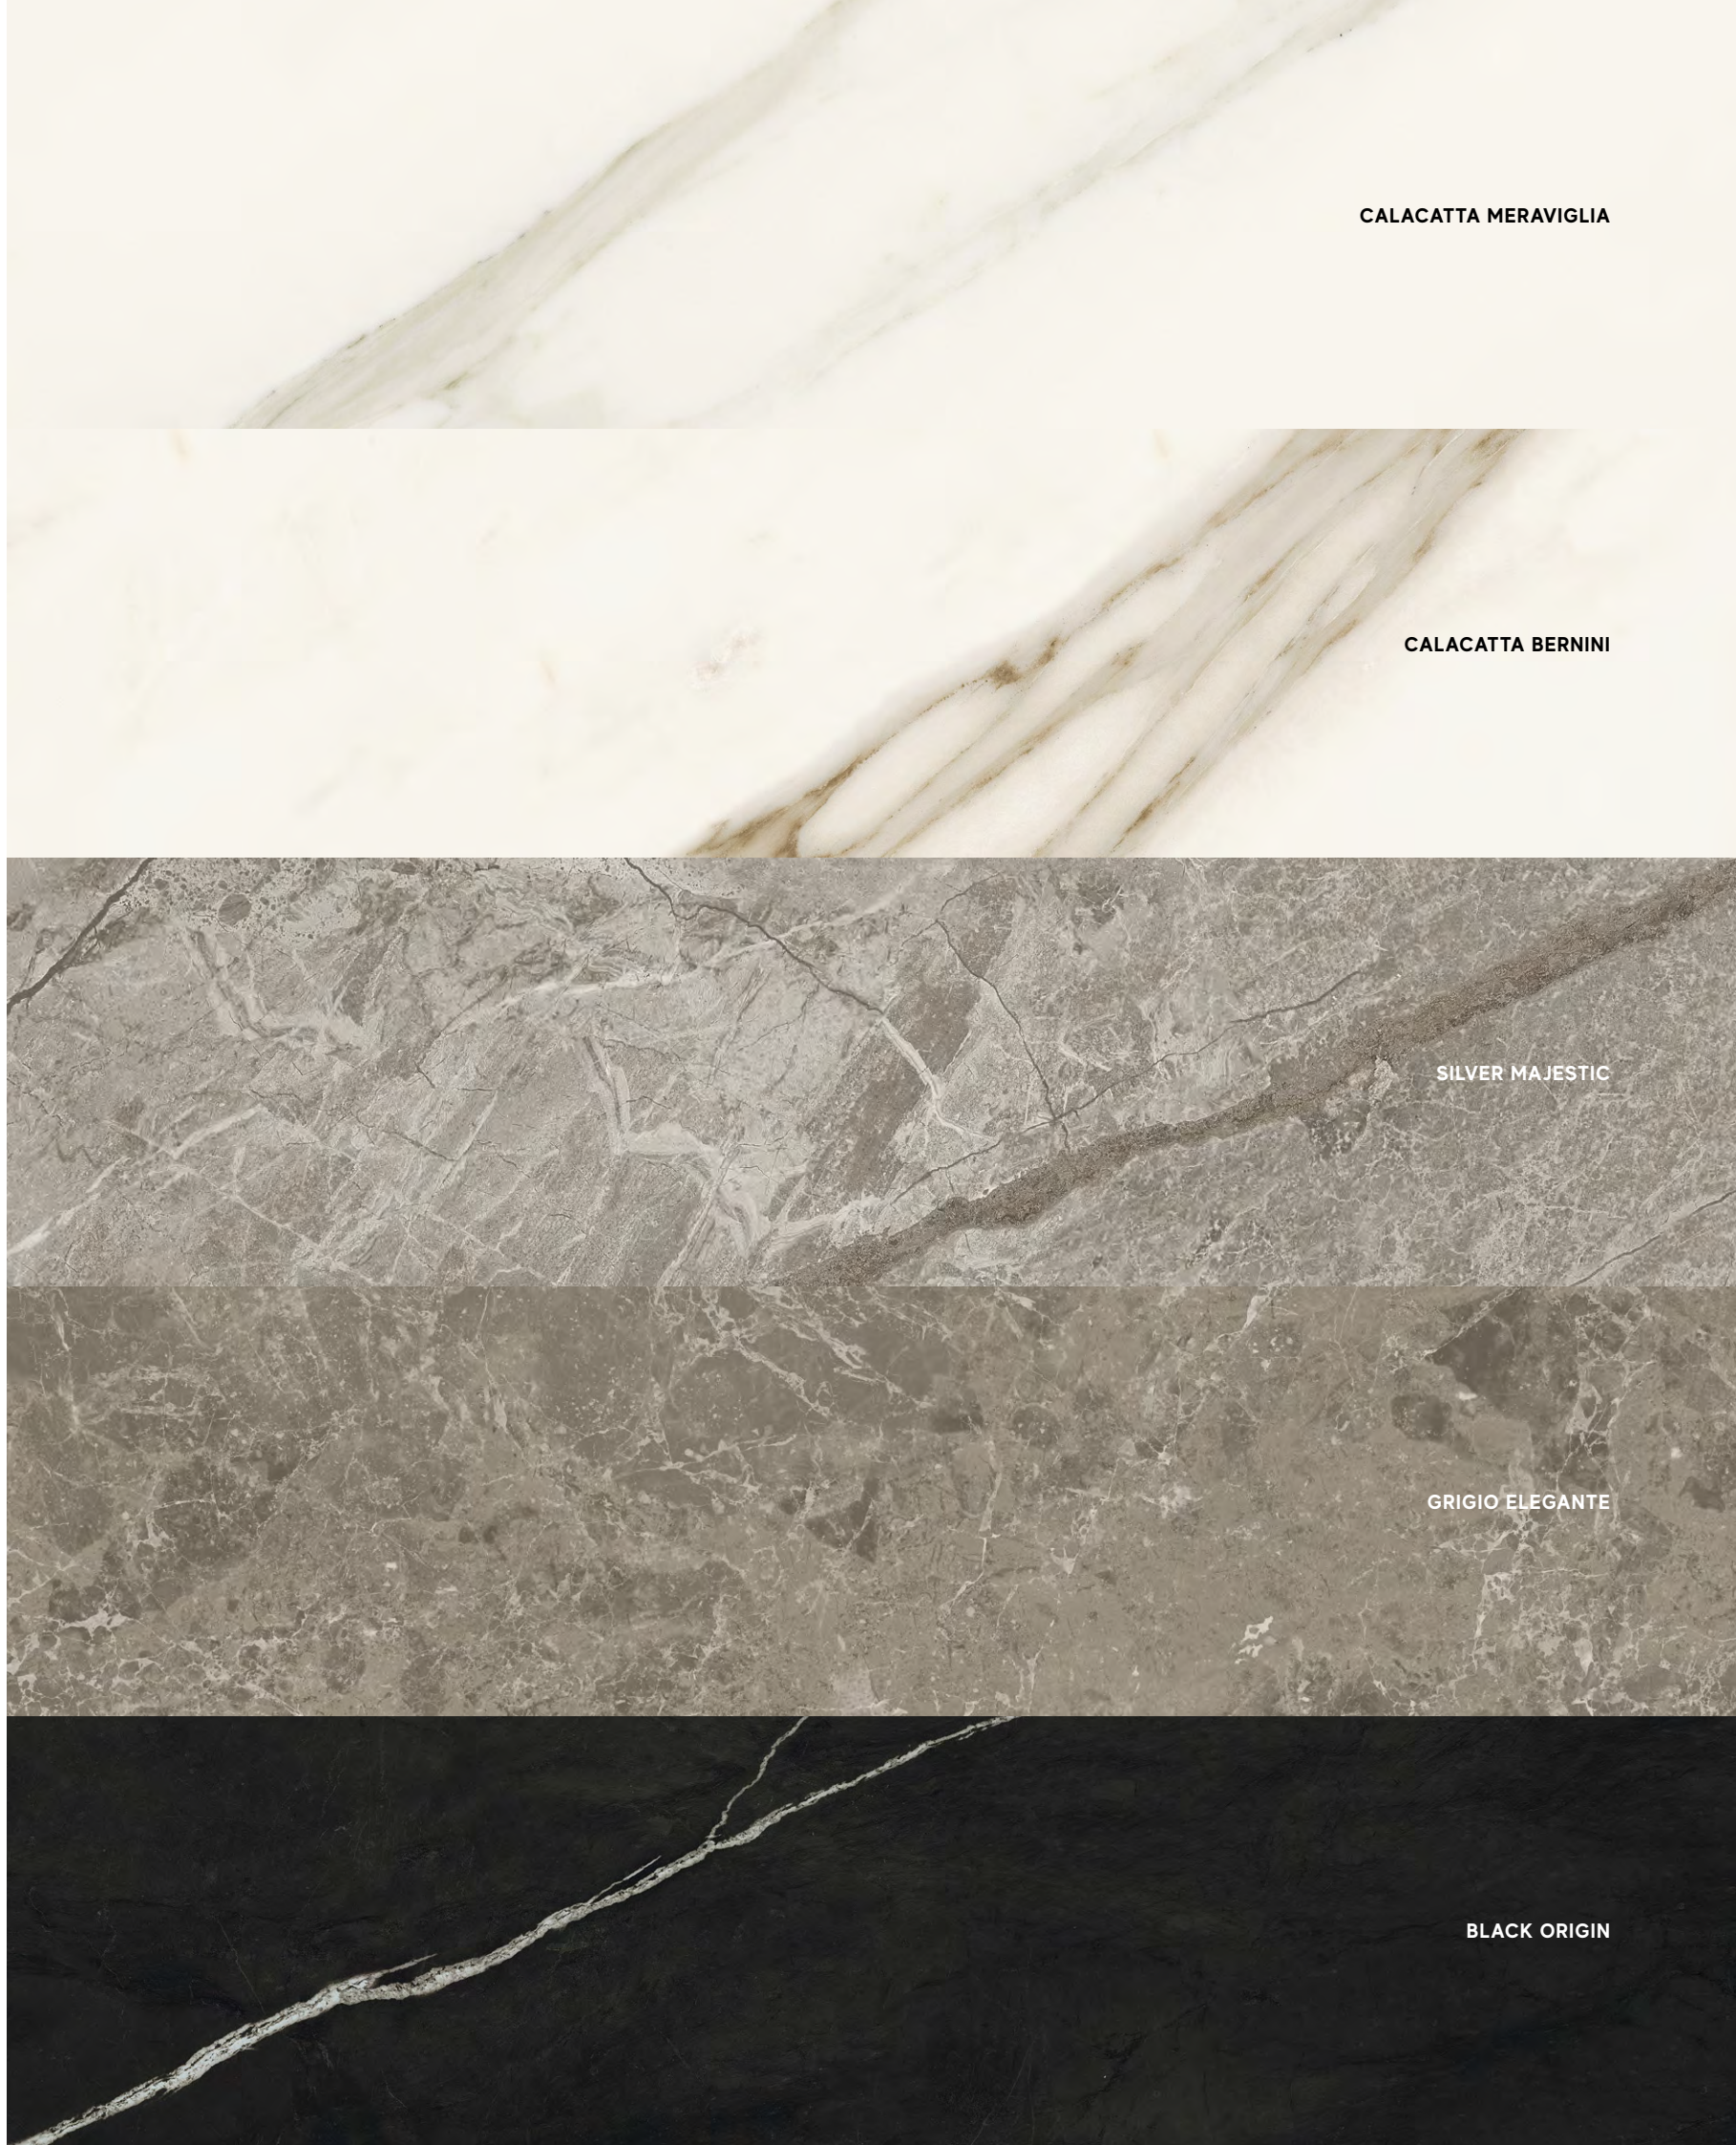

Color-shading

V3 Moderate Variation
All colors

CALACATTA MERAUVIGLIA

CALACATTA BERNINI

SILVER MAJESTIC

GRIGIO ELEGANTE

BLACK ORIGIN

INDEX

INSPIRATION

DIAMOND DECOR
DESIGNED BY
ZAHA HADID
ARCHITECTS

IMAGE
GALLERY

SURFACE
RANGE &
TECHNICAL
SPECS

SAFE CHOICE
COLLECTION RANGE

DIAMOND DECOR
DESIGNED BY
ZAHA HADID ARCHITECTS
SENSITECH TECHNOLOGY
MARVEL WORLD
TECHNICAL SPECIFICATIONS
& CERTIFICATIONS

ENJOY
THE VIDEO