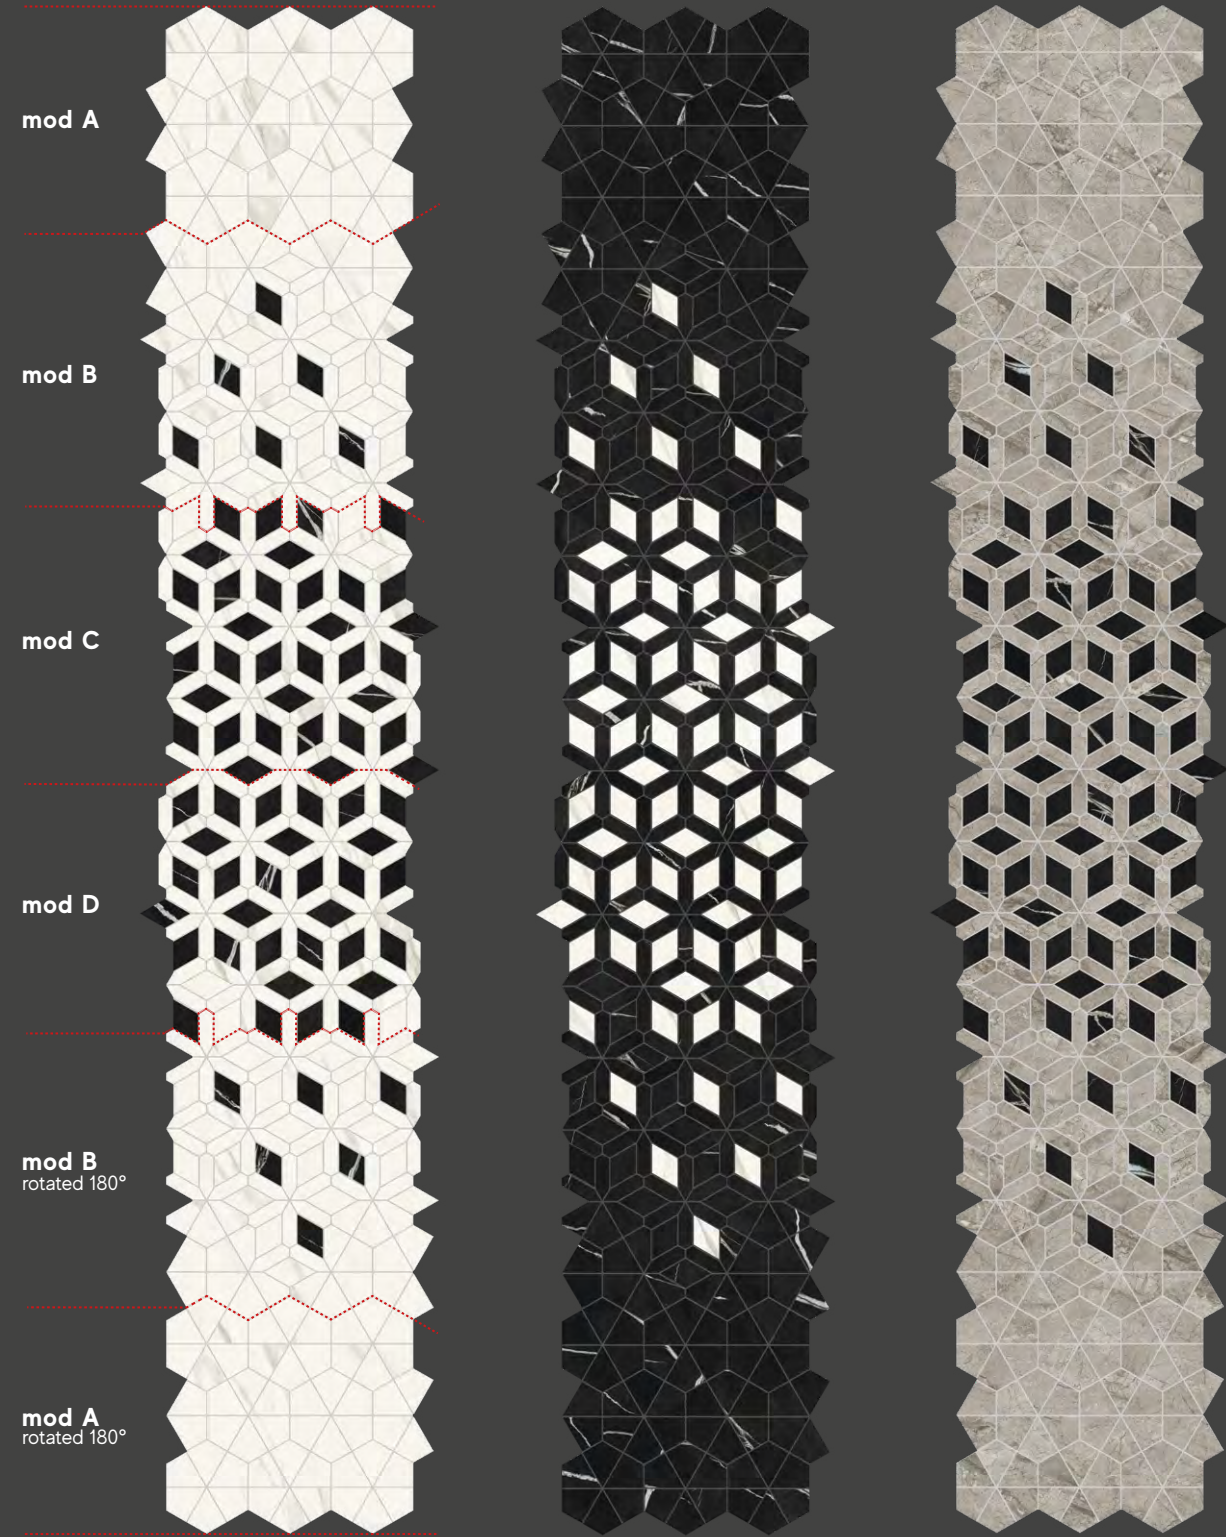

Diamond

Decor designed by **Zaha Hadid Architects**

© Copyright Zaha Hadid Limited 2023
manufactured by Ceramiche Atlas Concorde under license from Zaha Hadid Limited.

mod A
A 50,5 cm - 19 7/8"
a 46,6 cm - 18 3/8"
B 44,8 cm - 17 5/8"
b 40,3 cm - 15 7/8"

mod B
A 50,5 cm - 19 7/8"
a 46,6 cm - 18 3/8"
B 58,3 cm - 23"
b 51,9 cm - 20 7/8"

mod C
A 52,9 cm - 20 7/8"
a 46,6 cm - 18 3/8"
B 54,2 cm - 21 1/8"
b 49,8 cm - 19 5/8"

mod D
A 52,9 cm - 20 7/8"
a 46,6 cm - 18 3/8"
B 54,2 cm - 21 1/8"
b 49,3 cm - 19 3/8"

Marvel Meraviglia
Calacatta Meraviglia Diamond Polished
46,6x284,6 cm - 18 3/8"x112"

Marvel Meraviglia
Black Origin Diamond Polished
46,6x284,6 cm - 18 3/8"x112"

Marvel Meraviglia
Silver Majestic Diamond Polished
46,6x284,6 cm - 18 3/8"x112"

Calacatta Meraviglia + Black Origin

Black Origin + Calacatta Meraviglia

Silver Majestic + Black Origin