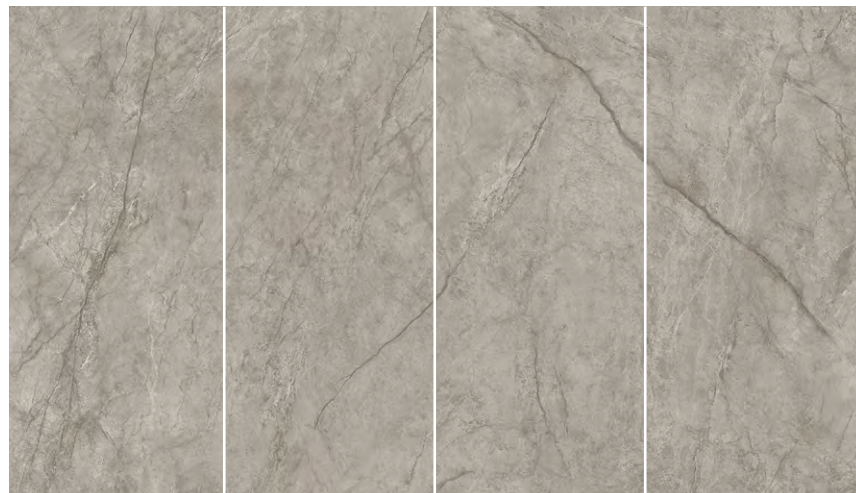

Marvel Meraviglia Silver Majestic ⁽¹⁾ ⁽²⁾
120x278 cm - 47 1/4"x109 1/2"

Kit Endless also available. *