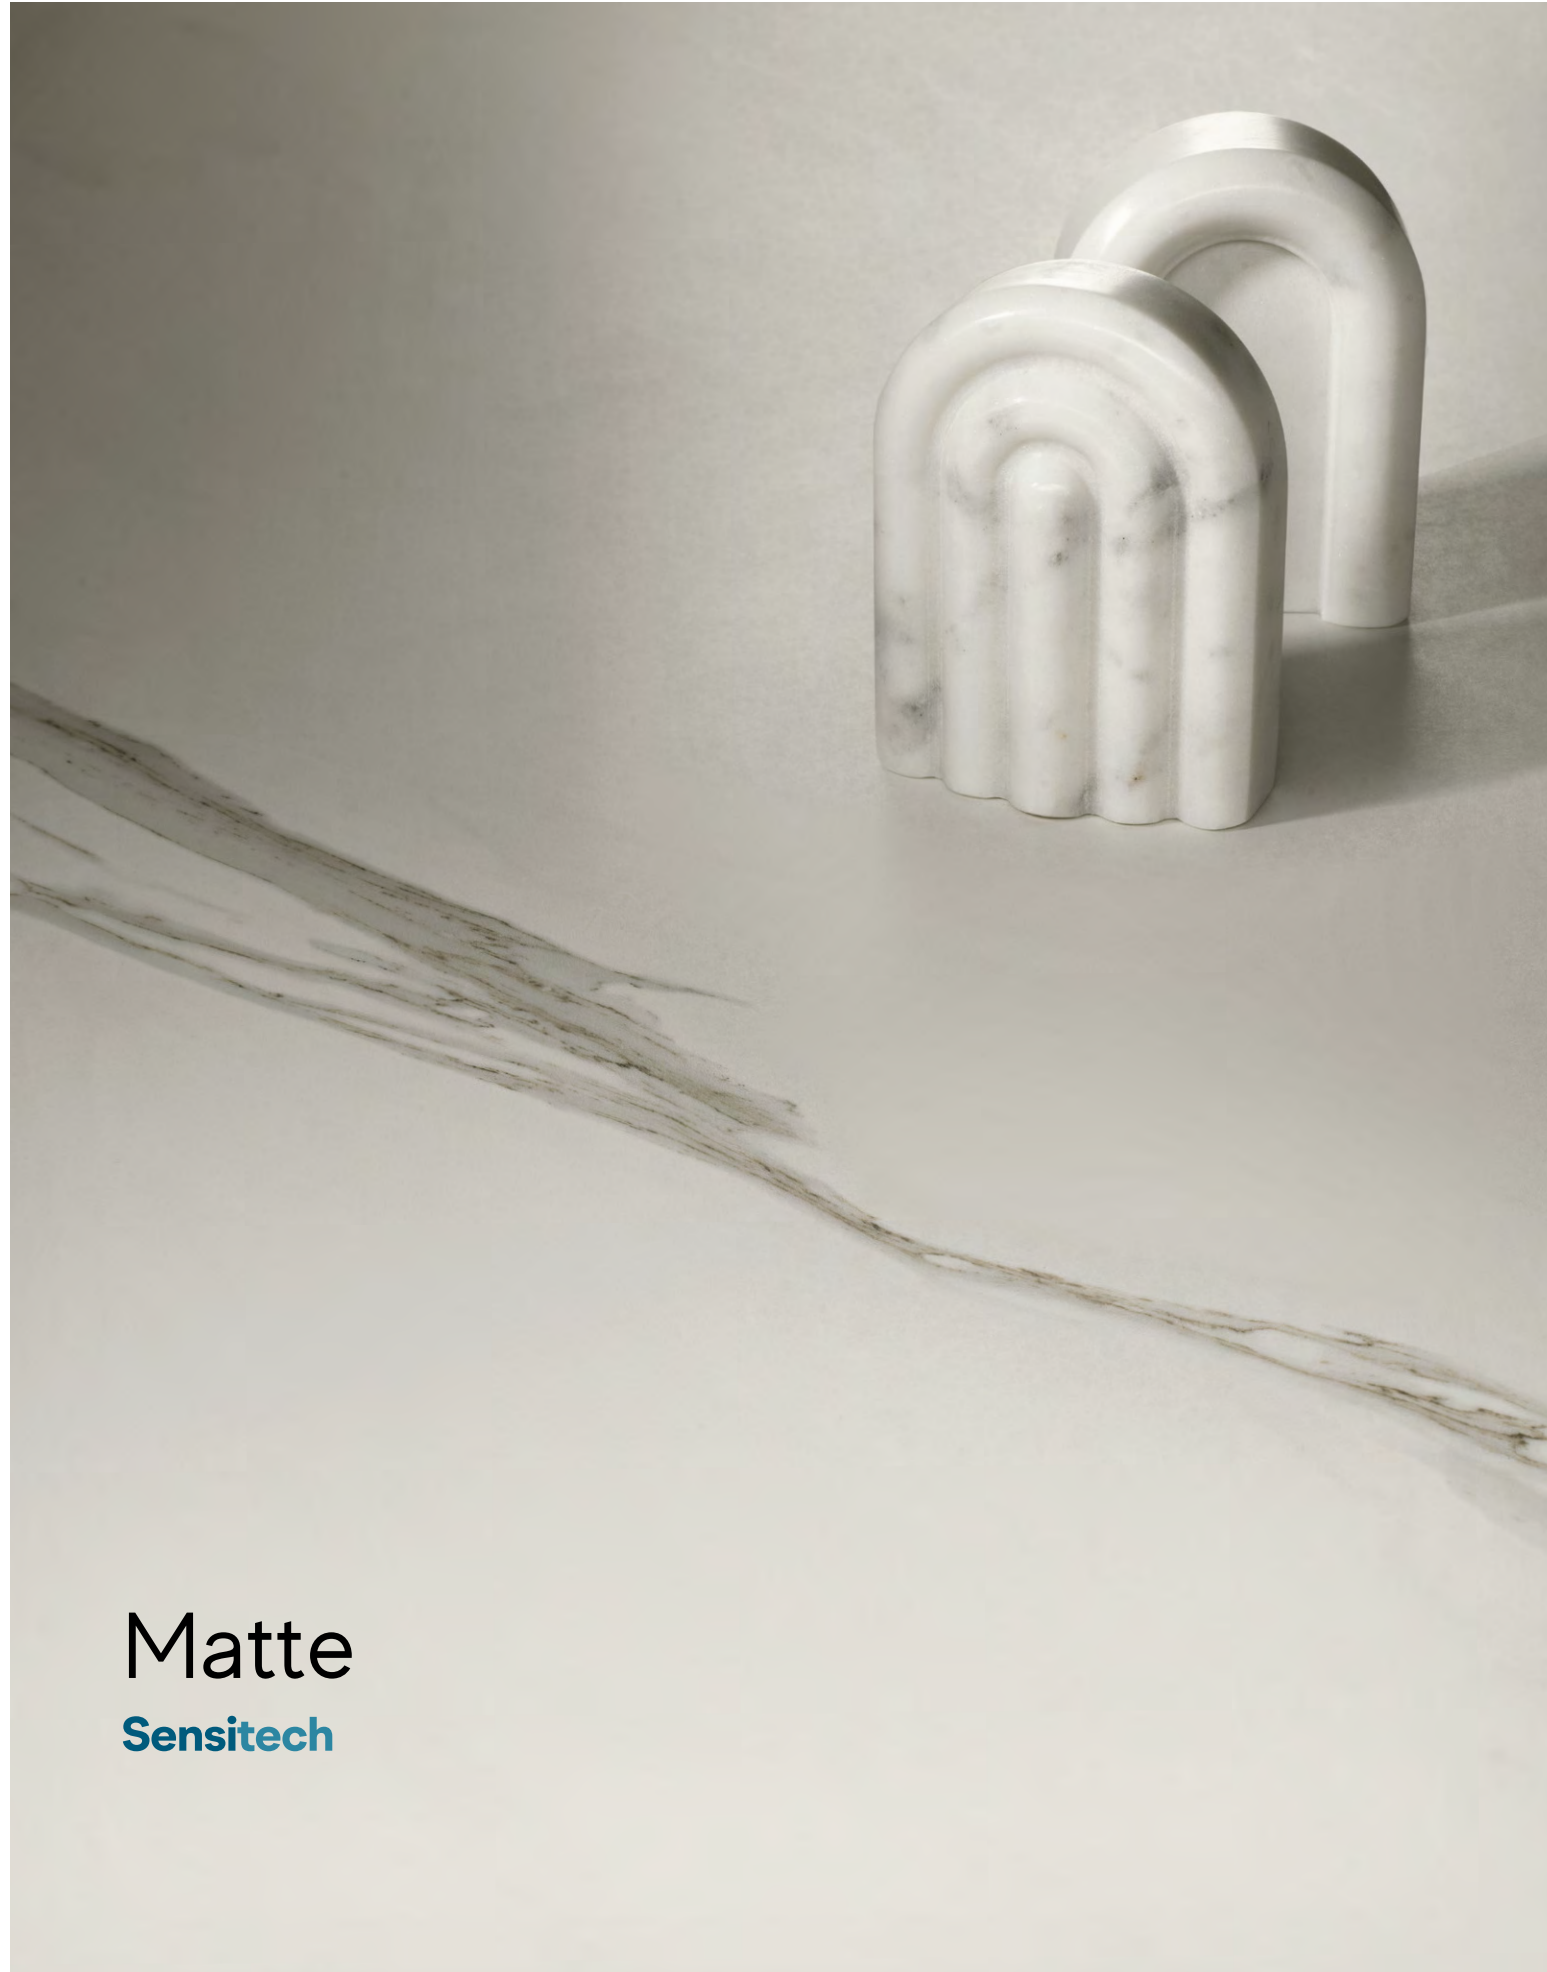

IMAGE  
GALLERY

SURFACE  
RANGE &  
TECHNICAL  
SPECS

ENJOY  
THE VIDEO

Matte  
Sensitech

Velvet  
Velvtech

INDEX

INSPIRATION

DIAMOND DECOR  
DESIGNED BY  
ZAHA HADID  
ARCHITECTS