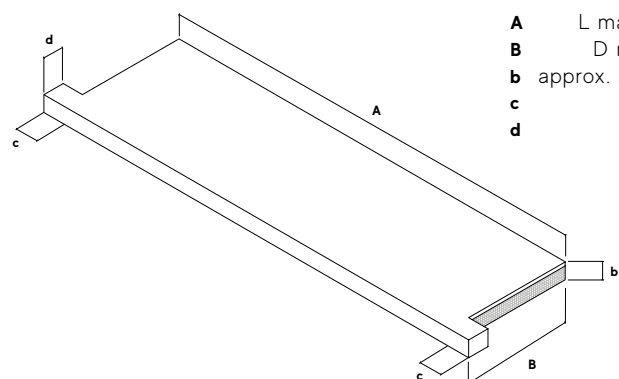

Scalino Ang. Matte Sensitech ✓
33x33 cm - 13"x13"

Elemento L Grip Sensitech
33x120 cm - 13"x47¹/₄"

Corner ± 6 mm ✓
1x120 cm - 3¹/₈"x47¹/₄"

Battiscopa Sagomato Sx/Dx Matte Sensitech ✓
7,2x30 cm - 2⁷/₈"x11³/₄"

Corner A.E. ± 6 mm ✓
1x1 cm - 3¹/₈"x3¹/₈"

✓ These parts are supplied to order / I pezzi sono disponibili su ordinazione

Outdoor trim tiles ± 20 mm

Round Outdoor Sensitech SP * ♦ ✓
33x120 cm - 13"x47¹/₄"
30x60 cm - 11³/₄"x23⁵/₈"

Elemento L Outdoor Sensitech SP * ♦ ✓
33x120 cm - 13"x47¹/₄"

Bordo Piscina Outdoor Sensitech * ♦ ✓
30x60 cm - 11³/₄"x23⁵/₈"

Gradino Round Outdoor Sensitech * ♦ ✓
30x60 cm - 11³/₄"x23⁵/₈"

Griglia Outdoor Sensitech * ♦ ✓
15x60 cm - 5⁷/₈"x23⁵/₈"
20x60 cm - 7⁷/₈"x23⁵/₈"

Smussato Outdoor Sensitech SP * ✓
30x60 cm - 11³/₄"x23⁵/₈"

Alzata Outdoor Sensitech SP * ✓
20x120 cm - 7⁷/₈"x47¹/₄"

Curve Outdoor Sensitech SP * ✓
60x60 cm - 23⁵/₈"x23⁵/₈"

* Available in / Disponibile in White, Ash, Pearl, Grey
✓ These parts are supplied to order / I pezzi sono disponibili su ordinazione
♦ Right-left angular elements are available / Sono disponibili gli elementi angolari dx/sx

Outdoor Porcelain tiles ± 20 mm

Windowsill / Threshold

Davanzale / Soglia

Reinforcement: expanded continuous panel
Rinforzo: pannello continuo espanso

Thermal conductivity of the insulation
Conducibilità termica dell'isolante 0,0323

Insulating and waterproof system
Sistema coibente e impermeabile

A L max 300 cm - 118¹/₈"
B D max 50 cm - 19⁵/₈"
b approx. 3-4 cm - 1¹/₈"-1⁵/₈"
c L1 0-5 cm - 0"-2"
d 4 cm - 1⁵/₈"

Sensitech

SAFE. SOFT. SMART.

INDOOR & OUTDOOR CONTINUITY

SOFT TO THE TOUCH

EXTREMELY SAFE

HYGIENIC AND EASY TO CLEAN

LONG-LASTING QUALITIES