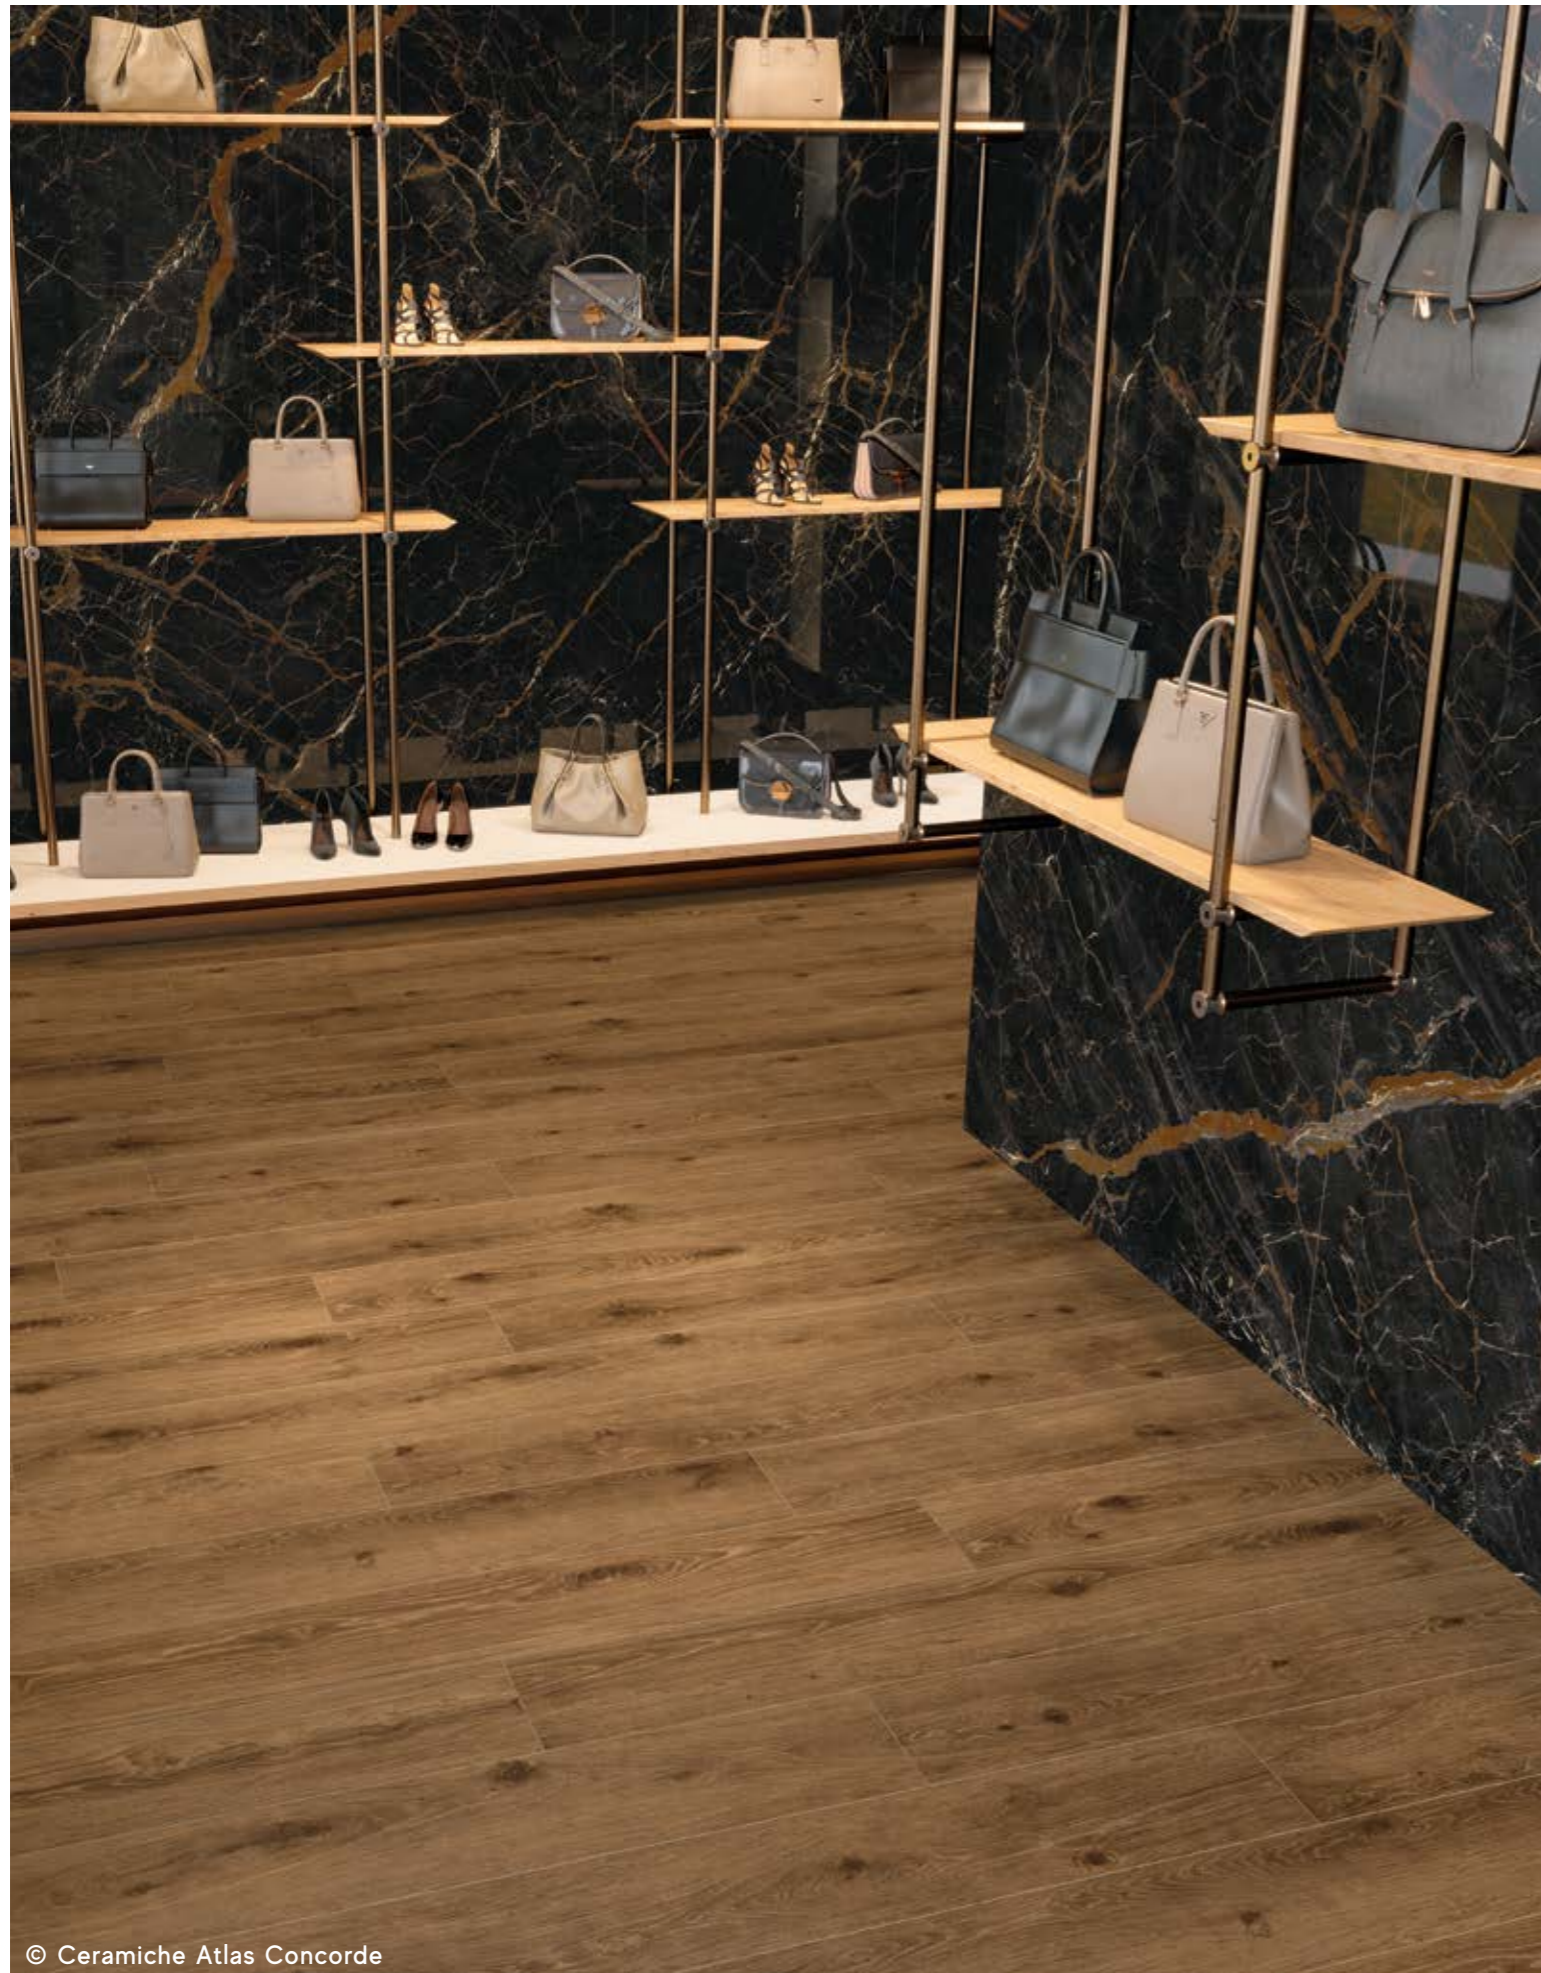

© Ceramiche Atlas Concorde